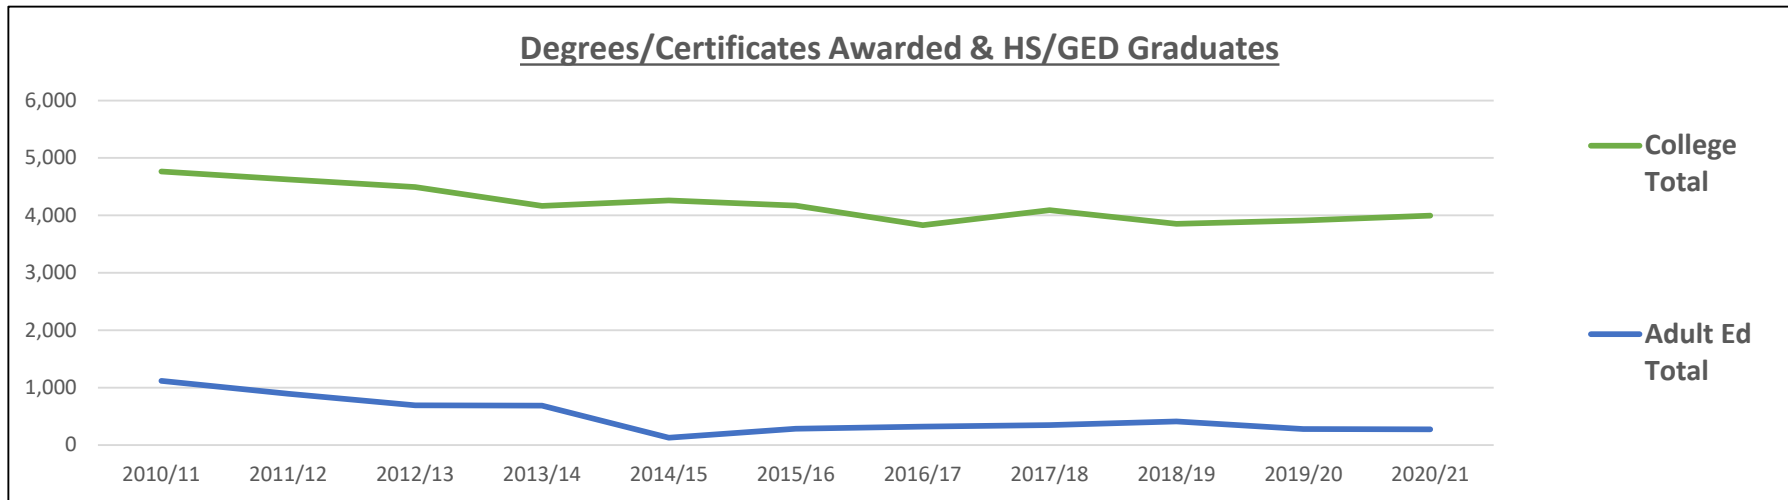

Graduates by Degree Awarded																
College													Adult Education			
Year	Bach			AA	AS/AAS			CERT	EPI	Total	% Diff	State Rank	HS	GED	Total	% Diff
	BAS	BS	Total		AS	AAS	Total									
2010/11	226	47	273	1,941	469	288	757	1,754	40	4,765	30.1%	7	39	1,079	1,118	-4.3%
2011/12	281	74	355	1,969	557	232	789	1,499	13	4,625	-2.9%	8	25	868	893	-20.1%
2012/13	267	133	400	1,795	663	124	787	1,504	9	4,495	-2.8%	8	15	677	692	-22.5%
2013/14	304	109	413	1,640	638	64	702	1,395	14	4,164	-7.4%	9	9	678	687	-1.0%
2014/15	326	172	498	1,675	701	22	723	1,360	6	4,262	2.4%	10	7	121	128	81.4%
2015/16	272	197	469	1,721	706	14	720	1,245	15	4,170	-2.2%	10	9	276	285	122.7%
2016/17	293	168	461	1,704	656	3	659	990	16	3,830	-8.2%	10	9	310	319	12.0%
2017/18	256	181	437	1,835	673	1	674	1,132	12	4,090	6.8%	10	9	339	348	9.1%
2018/19	272	213	485	1,721	651	1	652	989	8	3,855	-5.7%	11	9	403	412	18.4%
2019/20	269	277	546	1,874	572	0	572	906	12	3,910	1.4%	10	8	273	281	-31.8%
2020/21	231	273	504	1,808	599	0	599	1,075	12	3,998	2.3%	N/A	4	268	272	-3.2%