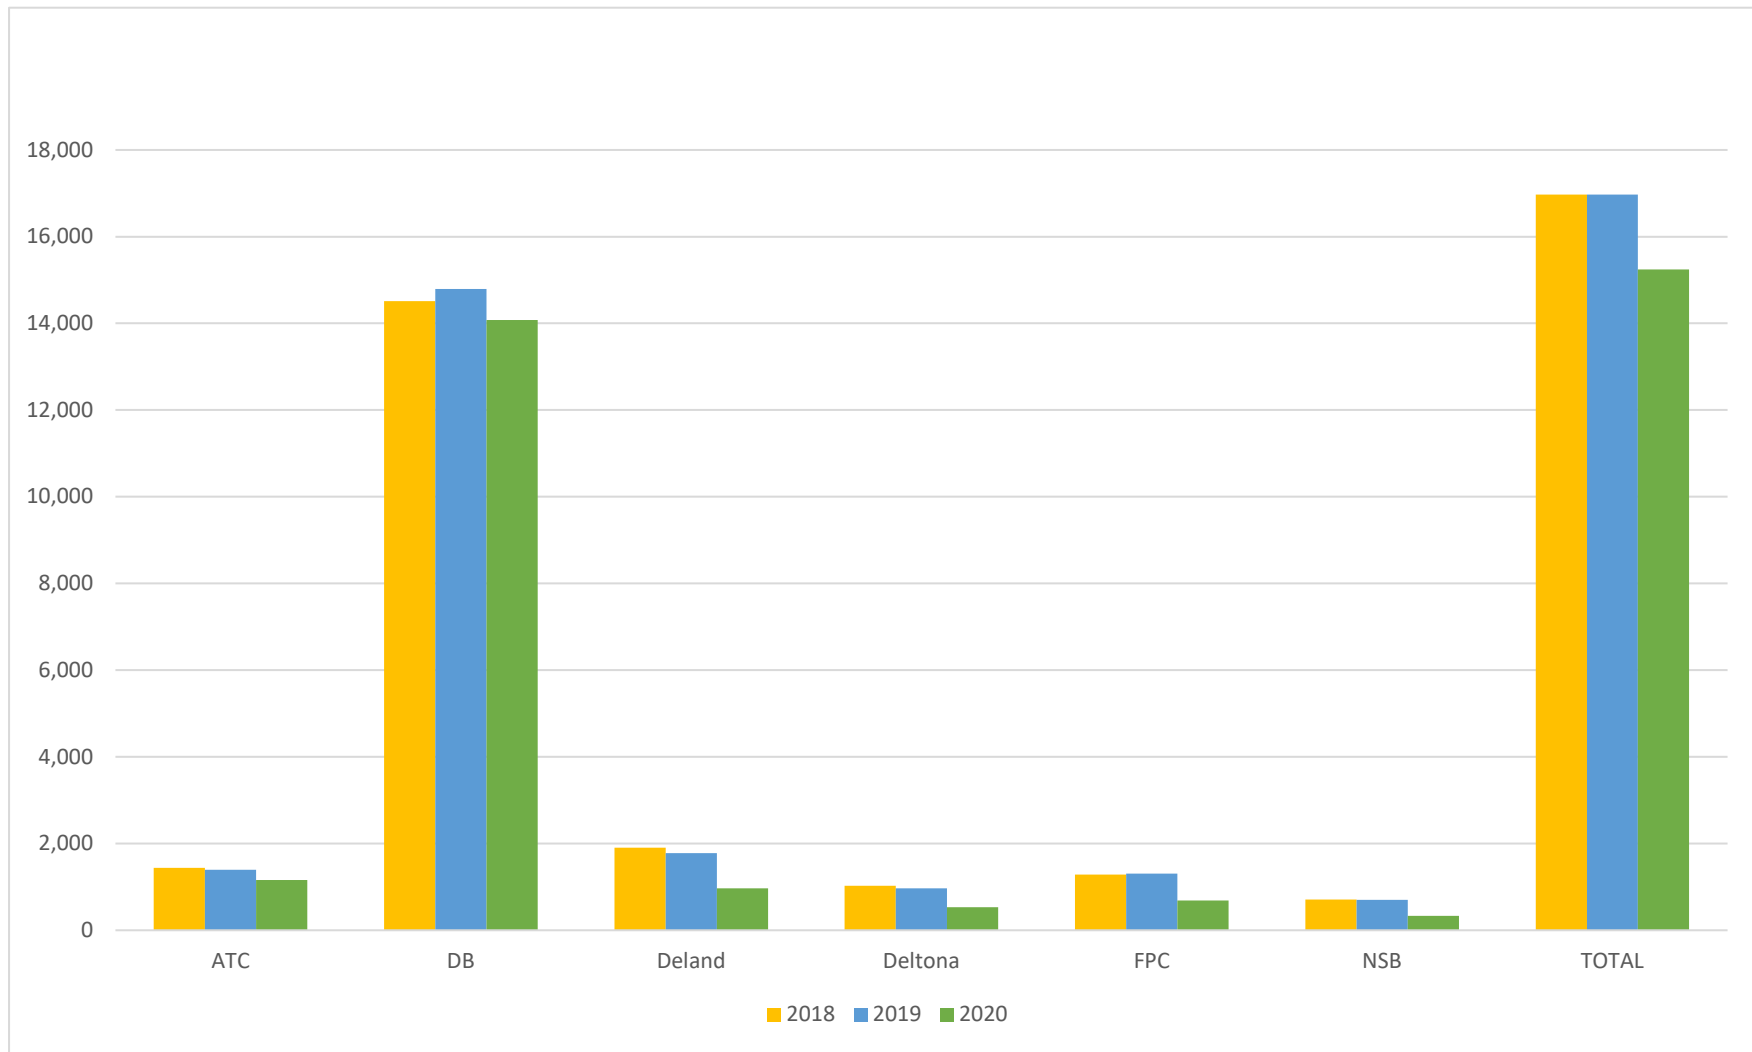

Fall Headcount by Campus

* Headcount is duplicated across campuses; unduplicated in Fall Total.

* Online courses are reported in Daytona Campus, except BSET online courses are reported in the ATC.

* Off-campus enrollment is reported in the campus designated by the department; either the closest campus or the that provides the administrative support.

* Source: sdbrt6