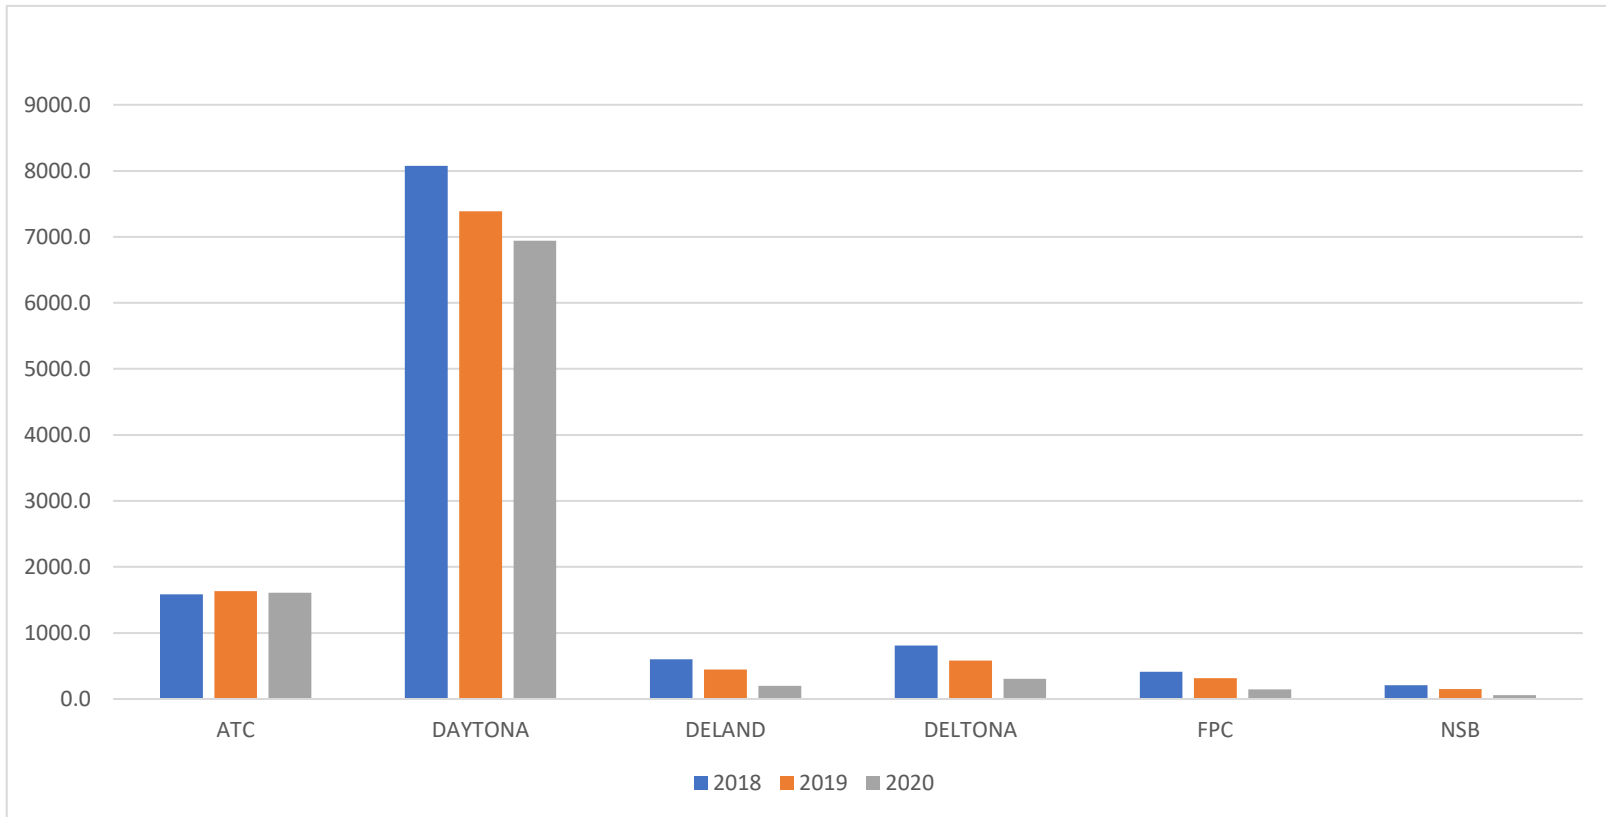

Fall FTE by Campus

CAMPUS	2018	2019	2020
ATC	1585.7	1636.0	1607.7
DAYTONA	8077.0	7388.2	6940.4
DELAND	602.4	448.4	198.8
DELTONA	810.2	580.4	307.0
FPC	412.6	313.4	145.0
NSB	208.4	149.2	60.3

Source: SDB RT6