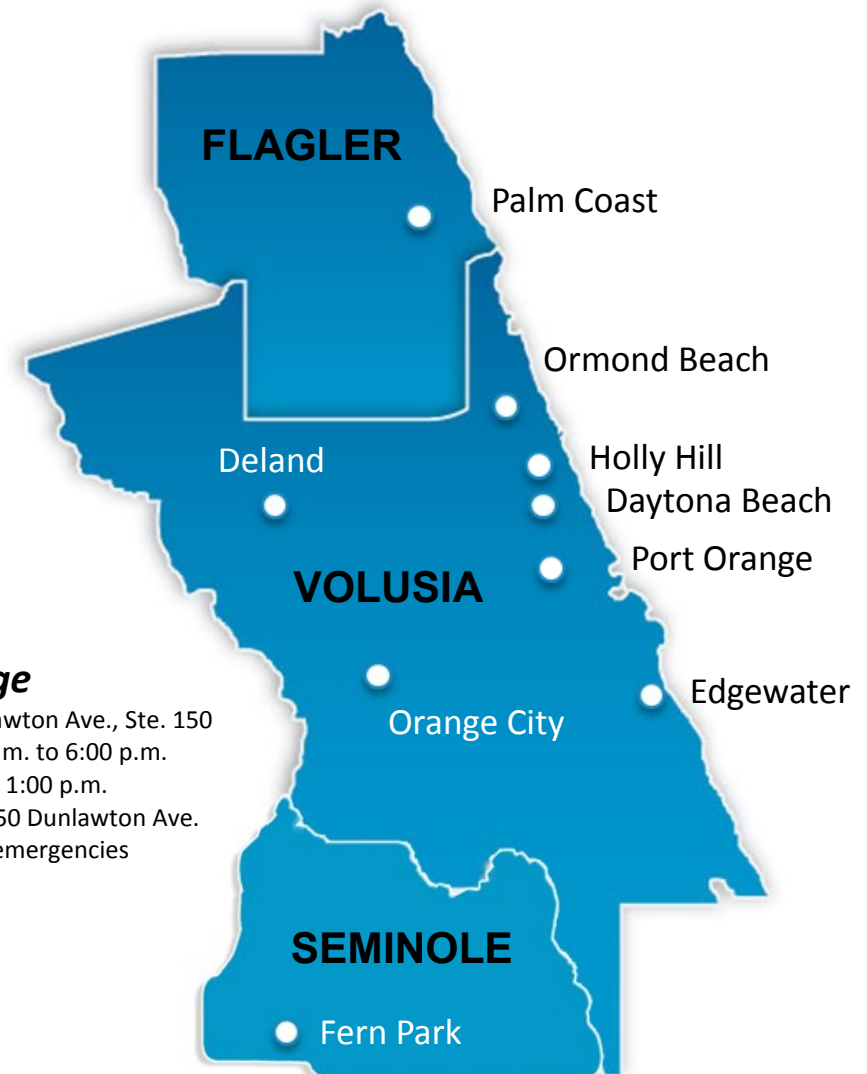

Walgreens* - 205 E. Granada Ave.
*Non-Preferred Pharmacy.
Mon.-Fri.: 9:00 a.m. to 9:00 p.m.
Sat.: 9:00 a.m. to 6:00 p.m.
Sun.: 9:00 a.m. to 5:00 p.m.
Walgreens* - 790 W. Granada Blvd.
After hours and emergencies
Open 24 hours

Deland

FHCP - 939 N. Spring Garden Ave.
Mon.-Fri.: 8:30 a.m. to 6:00 p.m.
Sat.: 9:00 a.m. to 1:00 p.m.
Walgreens* - 100 E. International Speedway Blvd.
After hours and emergencies
Open 24 hours

Orange City

FHCP - 2777 Enterprise Rd.
Mon.-Fri.: 8:30 a.m. to 6:00 p.m.
Sat.: 9:00 a.m. to 1:00 p.m.
Walgreens* - 897 Saxon Blvd.
After hours and emergencies
Open 24 hours

Port Orange

FHCP - 740 Dunlawton Ave., Ste. 150
Mon.-Fri.: 8:30 a.m. to 6:00 p.m.
Sat.: 9:00 a.m. to 1:00 p.m.
Walgreens* - 1650 Dunlawton Ave.
After hours and emergencies
Open 24 hours

Edgewater

FHCP - 239 N. Ridgewood Ave.
Mon.-Fri.: 8:30 a.m. to 6:00 p.m.
Sat.: 9:00 a.m. to 1:00 p.m.
Walgreens* - 3010 S. Ridgewood Ave.
Mon.-Fri.: 8:00 a.m. to 10:00 p.m.
Sat.: 9:00 a.m. to 6:00 p.m.
Sun.: 9:00 a.m. to 5:00 p.m.
Sun.: 9:00 a.m. to 5:00 p.m.